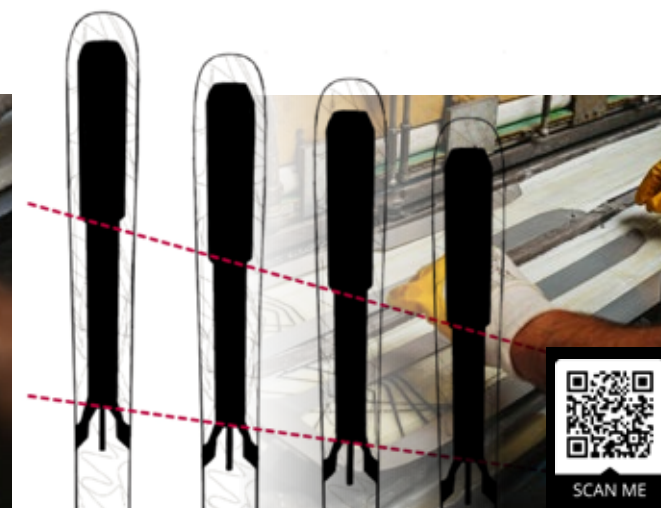

## TAILORED FIBER PLACEMENT

*One of our latest technologies is Tailored Fibre Placement. In this innovative manufacturing process the Tailored Carbon Tips are produced by embroidering the individual carbon fibers onto a carrier material.*

This allows them to be positioned exactly along the stress lines, opening up plenty of possibilities, for performance at the front of the ski, which has a decisive influence on the handling of the ski. The stiffness, torsion and thus the skiing characteristics can be specifically adjusted via the fiber thickness and millimeter-precise alignment. In this way, the fibers guide the dynamics to the areas of the ski where they are needed. The visibly integrated Tailored Carbon Tips are light, allow an agile shovel reaction with less effort and quickly build up energy. The Tailored Carbon Tips thus reach a next level of precision, direct tip response and active skiing pleasure.

## TAILORED TITANAL FRAME

*In this technology the width of the titanal frame is adapted exactly to each individual ski length.*

This results in Tailored Titanal Frames, which are positioned above the sidewall along the tip and tail area of the ski to provide the desired damping and torsional stiffness. The size of the frames is tailored to the skier's height, skiing ability and power. This means that longer ski models have a higher titanal content for more stiffness, more direct power transmission and stronger dampening. The shorter the length, the lower the titanal content, which makes the ski more agile, so that smaller, lighter and less powerful skiers can use the full potential performance of the ski. In addition to the Tailored Titanal Frames, a second, thinner titanal layer is located in the binding area, which gives the ski the necessary strength, but also agility. The result: the Tailored Titanal Frame technology provides an incomparable combination of agility and high speed control.