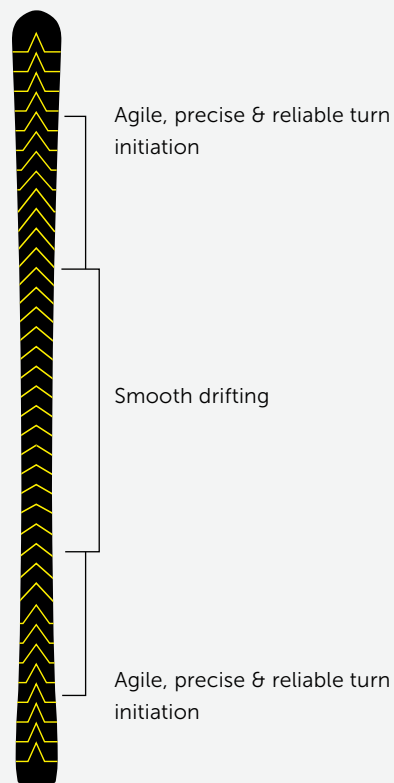

### POLISHED SKI BASES ENHANCE ...

- ... greatest gliding characteristics
- ... optimal base treatment options
- ... long lasting effects

### DEDICATED SKI BASE STRUCTURES HAVE A STRONG EFFECT ON ...

- ... agile, precise & reliable turn initiation
- ... tighter turns with less efforts
- ... smooth drifting

After one year of intense testing we defined the following dedicated base structure for the relevant target groups / areas of use:

### ZEBRA STRUCTURE

on system / premounted skis with **narrower widths**