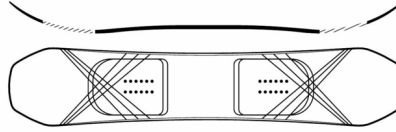

ZERO

DESIGN	SPECIALTY	RESPONSE
ASYMMETRICAL TWIN STANDARD CAMBER	PARK GROOMERS POW	MELLOW MEDIUM AGGRESSIVE

CONSTRUCTION FEATURES

RD240279

RIDESNOWBOARDS.COM