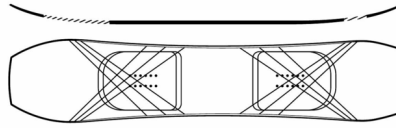

CONSTRUCTION FEATURES

RD240277

RIDESNOWBOARDS.COM