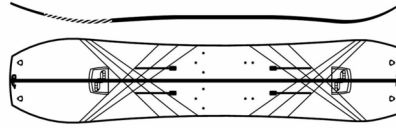

CONSTRUCTION FEATURES

R230202501

RIDESNOWBOARDS.COM