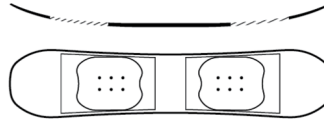

CONSTRUCTION FEATURES

R20002291

RIDESNOWBOARDS.COM