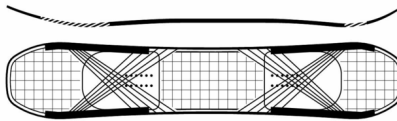

CONSTRUCTION FEATURES

RD240273

RIDESNOWBOARDS.COM