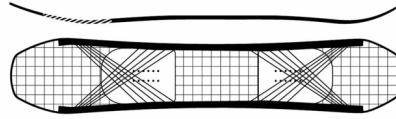

CONSTRUCTION FEATURES

RD240271

RIDESNOWBOARDS.COM