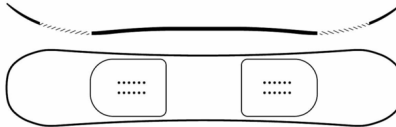

CONSTRUCTION FEATURES

R0240285

RIDESNOWBOARDS.COM