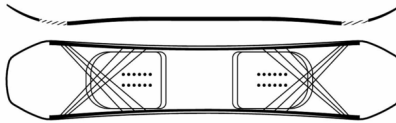

CONSTRUCTION FEATURES

RD240278

RIDESNOWBOARDS.COM