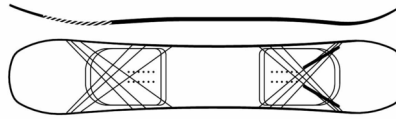

CONSTRUCTION FEATURES

RD240276

RIDESNOWBOARDS.COM