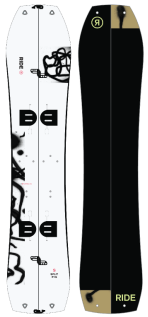

SIZES 1SZ

Tagline

I want to fly away

Color(s)

Black

Volume

100L

Black