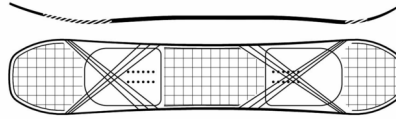

CONSTRUCTION FEATURES

RD240281

RIDESNOWBOARDS.COM