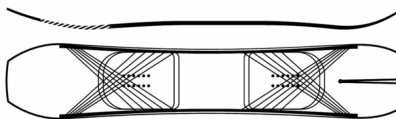

CONSTRUCTION FEATURES

RD240270

RIDESNOWBOARDS.COM