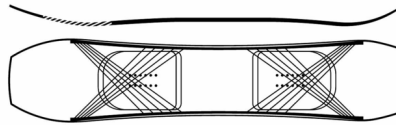

CONSTRUCTION FEATURES

RD240274

RIDESNOWBOARDS.COM