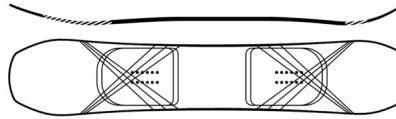

CONSTRUCTION FEATURES

RD240282

RIDESNOWBOARDS.COM