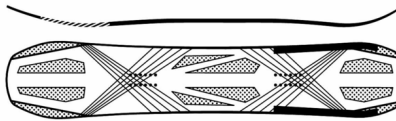

CONSTRUCTION FEATURES

R0240289

RIDESNOWBOARDS.COM