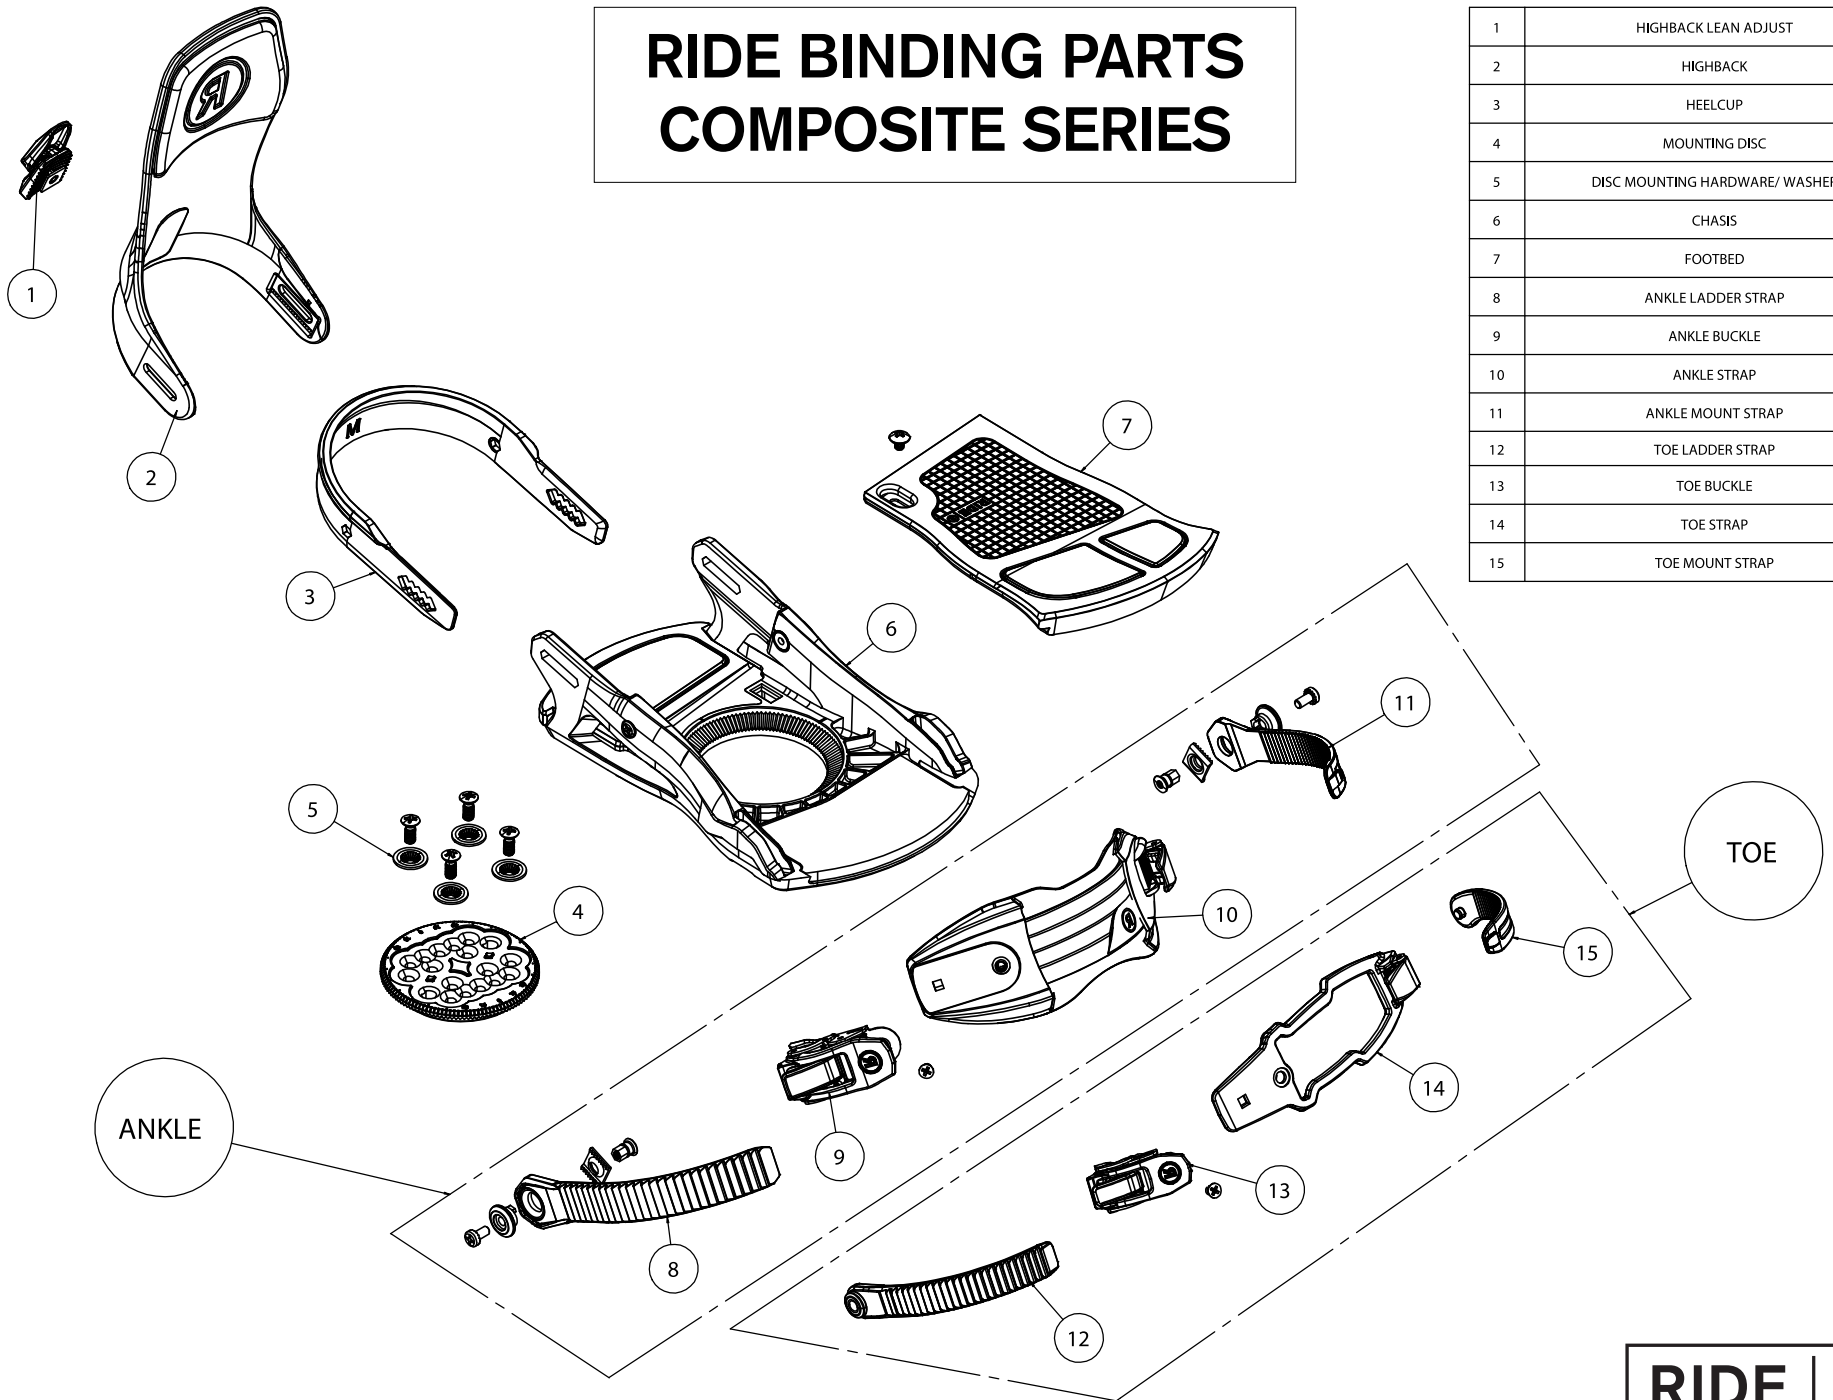

RIDE BINDING PARTS COMPOSITE SERIES

1	HIGHBACK LEAN ADJUST
2	HIGHBACK
3	HEELCUP
4	MOUNTING DISC
5	DISC MOUNTING HARDWARE/ WASHER
6	CHASSIS
7	FOOTBED
8	ANKLE LADDER STRAP
9	ANKLE BUCKLE
10	ANKLE STRAP
11	ANKLE MOUNT STRAP
12	TOE LADDER STRAP
13	TOE BUCKLE
14	TOE STRAP
15	TOE MOUNT STRAP