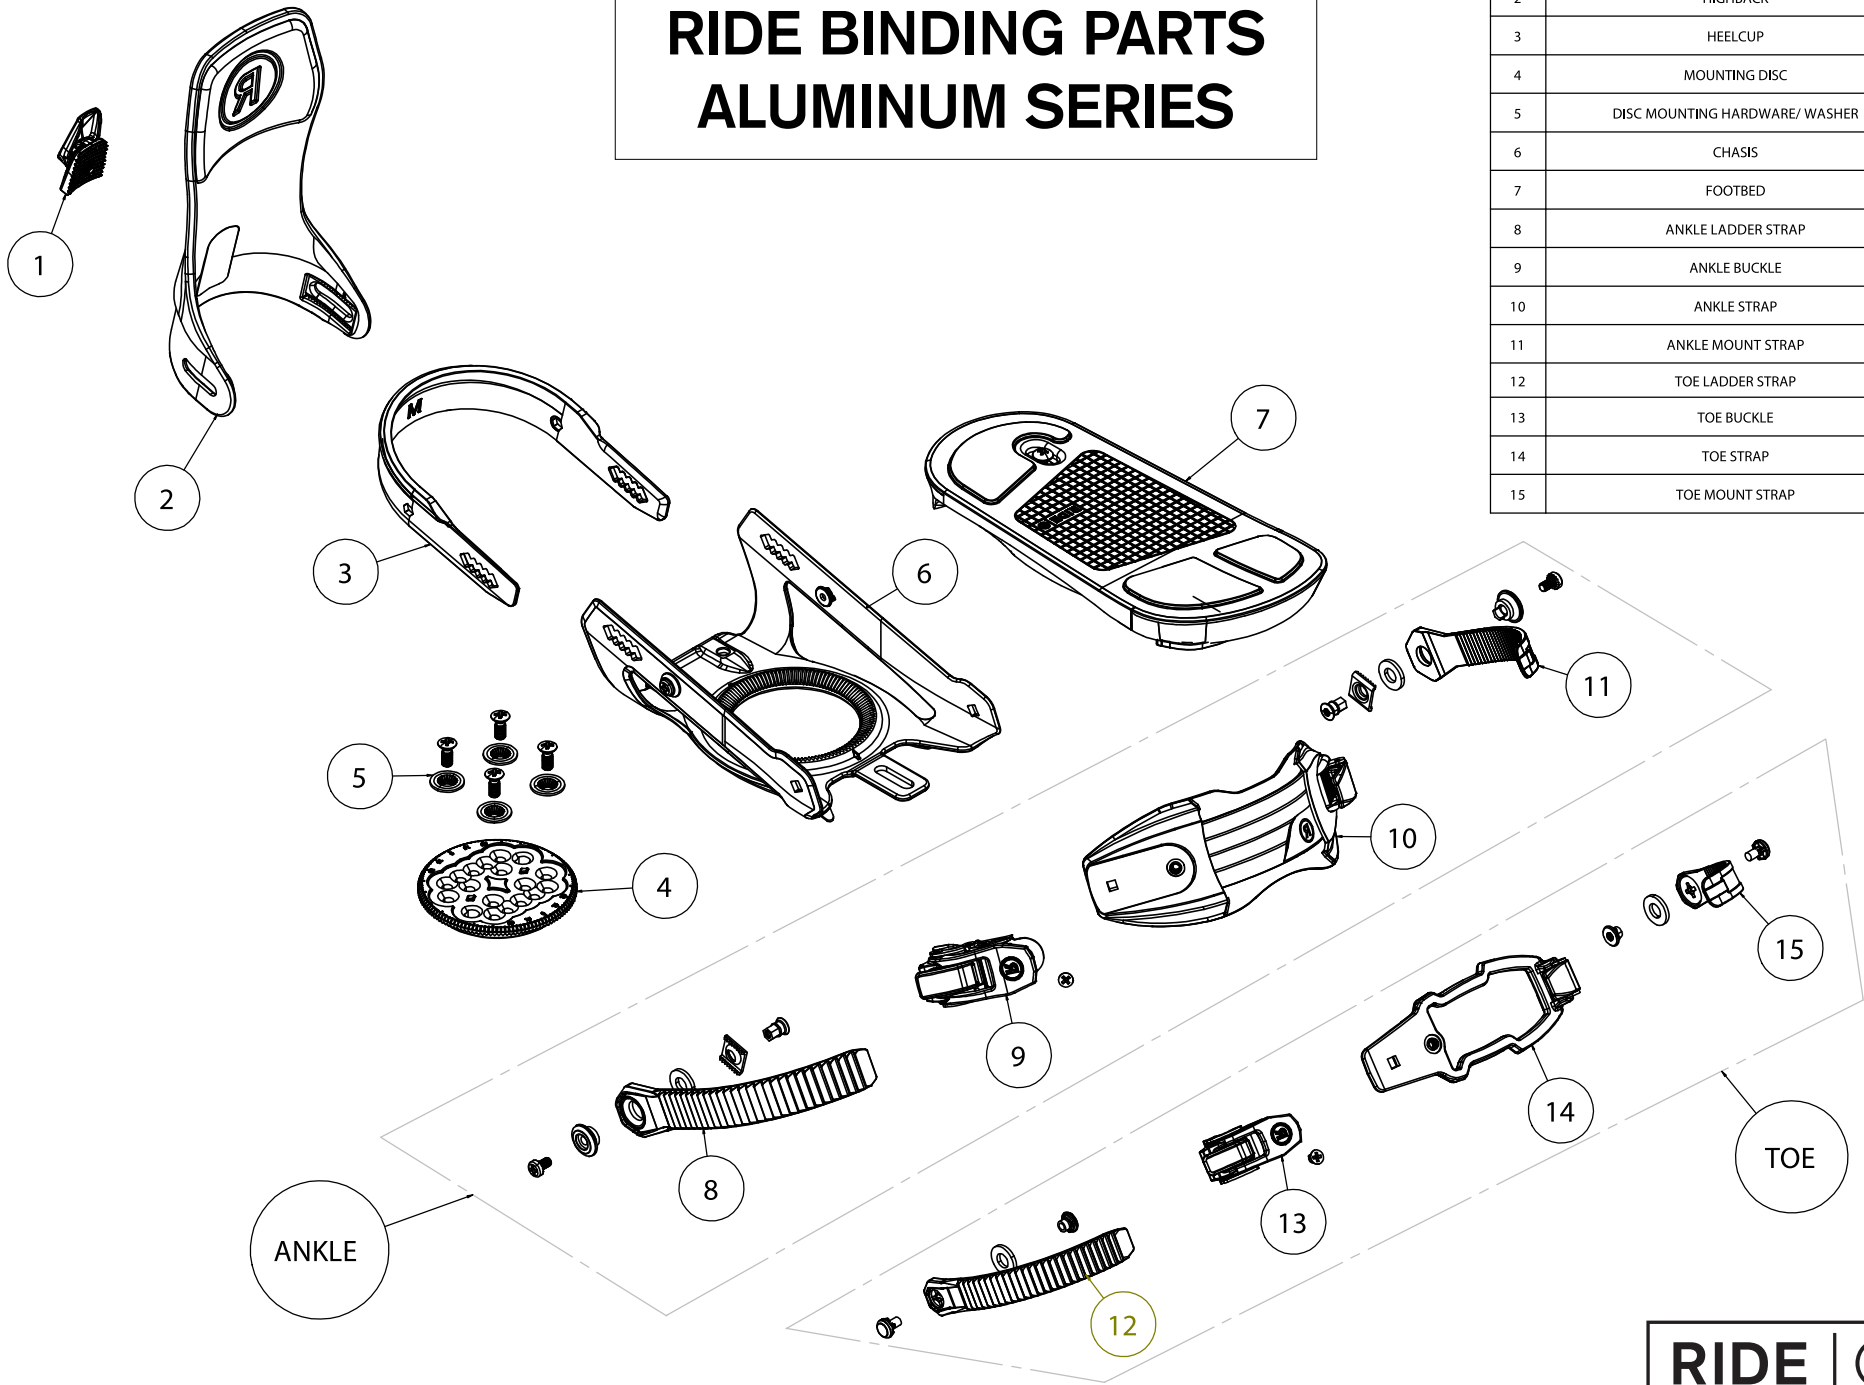

RIDE BINDING PARTS ALUMINUM SERIES

1	HIGHBACK LEAN ADJUST
2	HIGHBACK
3	HEELCUP
4	MOUNTING DISC
5	DISC MOUNTING HARDWARE/ WASHER
6	CHASIS
7	FOOTBED
8	ANKLE LADDER STRAP
9	ANKLE BUCKLE
10	ANKLE STRAP
11	ANKLE MOUNT STRAP
12	TOE LADDER STRAP
13	TOE BUCKLE
14	TOE STRAP
15	TOE MOUNT STRAP