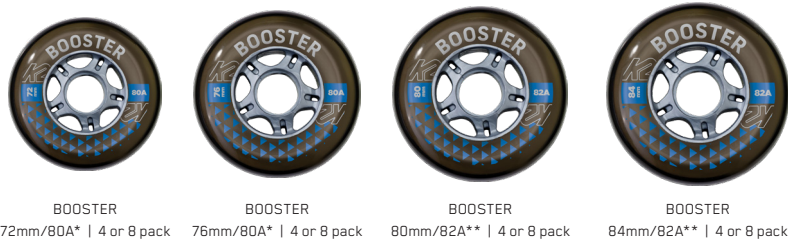

ACCESSORIES

WHEELS

BOOSTER 72mm/80A* | 4 or 8 pack
BOOSTER 76mm/80A* | 4 or 8 pack
BOOSTER 80mm/82A** | 4 or 8 pack
BOOSTER 84mm/82A** | 4 or 8 pack

BOLT SPEED WHEEL SERIES

High-speed urethane with a race profile for a light + fast roll; High rebound and durability; the performance choice for X-Trainers.

90mm (4 + 8-packs) - 100mm (only 4-packs)
ILQ-9 Bearings + spacers incl.
Resuable storage bag incl.