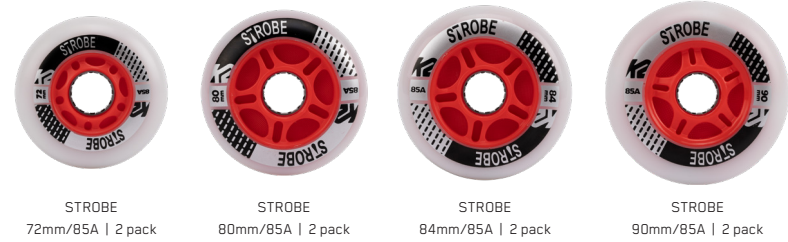

STROBE 72mm/85A | 2 pack
STROBE 80mm/85A | 2 pack
STROBE 84mm/85A | 2 pack
STROBE 90mm/85A | 2 pack

STROBE WHEEL SERIES

Illuminate your skates! The new Strobe wheels light up the pavement when in motion with red LEDs powered by magnetic strip spacers.

72mm/85A - 80mm/85A
84mm/85A - 90mm/85A
Available in 2-packs