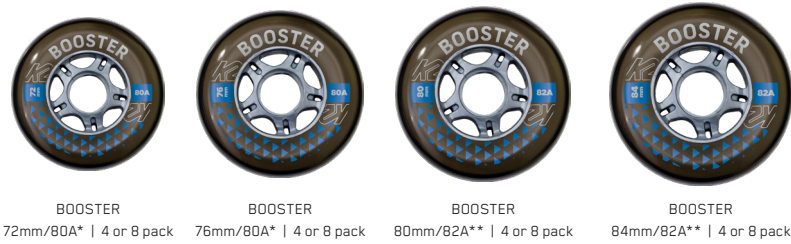

ACCESSORIES

WHEELS

BOOSTER 72mm/80A* | 4 or 8 pack
BOOSTER 76mm/80A* | 4 or 8 pack
BOOSTER 80mm/82A** | 4 or 8 pack
BOOSTER 84mm/82A** | 4 or 8 pack

BOLT SPEED WHEEL SERIES

High-speed urethane with a race profile for a light + fast roll; High rebound and durability; the performance choice for X-Trainers.

90mm (4 + 8-packs) - 100mm (only 4-packs)
ILQ-9 Bearings + spacers incl.
Resuable storage bag incl.