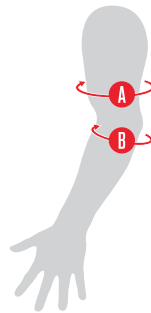

## MOTO PAD SET - MEN'S

PAD SIZING	SMALL		MEDIUM		LARGE		X-LARGE	
	A	B	A	B	A	B	A	B
KNEE	13.75" - 15.25" 35 - 39 cm	12.5" - 14" 32 - 36 cm	15.25" - 17" 39 - 43 cm	14" - 15.75" 36 - 40 cm	17" - 18.75" 43 - 48 cm	15.75" - 17.75" 40 - 45 cm	18.75" - 20.75" 48 - 53 cm	17.75" - 19.5" 45 - 50 cm
ELBOW	9.5" - 10.5" 24 - 27 cm	9" - 10.25" 23 - 26 cm	10.5" - 11.75" 27 - 30 cm	10.25" - 11.25" 26 - 29 cm	11.75" - 13.25" 30 - 34 cm	11.25" - 13" 29 - 33 cm	13.25" - 15" 34 - 38 cm	13" - 14.5" 33 - 37 cm
WRIST	7.5" - 8.25" 19 - 21 cm	6.25" - 7" 16 - 18 cm	8.25" - 9.25" 21 - 23 cm	7" - 7.75" 18 - 20 cm	9.25" - 10" 23 - 25 cm	7.75" - 8.5" 20 - 22 cm	10" - 10.75" 25 - 27 cm	8.5" - 9.5" 22 - 24 cm

#### Knee Pads:

**A** Measure the circumference of the leg 4" or 10 cm **above** the center of the knee.

**B** Measure the circumference of the leg 4" or 10 cm **below** the center of the knee.

#### Elbow Pads:

**A** Measure the circumference of the arm 4" or 10 cm **above** the center of the knee.

**B** Measure the circumference of the arm 4" or 10 cm **below** the center of the knee.