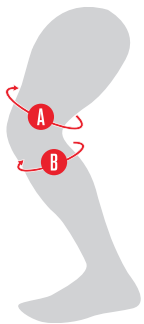

## MOTO PAD SET - MEN'S

PAD SIZING	SMALL		MEDIUM		LARGE		X-LARGE	
	A	B	A	B	A	B	A	B
KNEE	13.75" - 15.25" 35 - 39 cm	12.5" - 14" 32 - 36 cm	15.25" - 17" 39 - 43 cm	14" - 15.75" 36 - 40 cm	17" - 18.75" 43 - 48 cm	15.75" - 17.75" 40 - 45 cm	18.75" - 20.75" 48 - 53 cm	17.75" - 19.5" 45 - 50 cm
ELBOW	9.5" - 10.5" 24 - 27 cm	9" - 10.25" 23 - 26 cm	10.5" - 11.75" 27 - 30 cm	10.25" - 11.25" 26 - 29 cm	11.75" - 13.25" 30 - 34 cm	11.25" - 13" 29 - 33 cm	13.25" - 15" 34 - 38 cm	13" - 14.5" 33 - 37 cm
WRIST	7.5" - 8.25" 19 - 21 cm	6.25" - 7" 16 - 18 cm	8.25" - 9.25" 21 - 23 cm	7" - 7.75" 18 - 20 cm	9.25" - 10" 23 - 25 cm	7.75" - 8.5" 20 - 22 cm	10" - 10.75" 25 - 27 cm	8.5" - 9.5" 22 - 24 cm

#### Knee Pads:

**A** Measure the circumference of the leg 4" or 10 cm **above** the center of the knee.

**B** Measure the circumference of the leg 4" or 10 cm **below** the center of the knee.