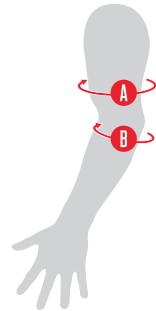

K2 PRIME PAD SET - MEN'S

PAD SIZING	SMALL		MEDIUM		LARGE		X-LARGE	
	A	B	A	B	A	B	A	B
KNEE	13.25" - 15" 34 - 38 cm	12" - 13.25" 31 - 34 cm	15" - 16.25" 38 - 42 cm	13.25" - 14.5" 34 - 37 cm	16.5" - 18" 42 - 46 cm	14.5" - 15.75" 37 - 40 cm	18" - 19.75" 46 - 50 cm	15.75" - 17" 40 - 43 cm
ELBOW	8.5" - 9.75" 22 - 25 cm	8.25" - 9.5" 21 - 24 cm	9.75" - 11" 25 - 28 cm	9.5" - 10.75" 24 - 27 cm	11" - 12.25" 28 - 31 cm	10.75" - 11.75" 27 - 30 cm	12.25" - 13.25" 31 - 34 cm	11.75" - 13" 30 - 33 cm
WRIST	7.5" - 8.5" 19 - 21 cm	6.25" - 7" 16 - 18 cm	8.25" - 9.25" 21 - 23 cm	7" - 7.75" 18 - 20 cm	9.25" - 10" 23 - 25 cm	7.75" - 8.5" 20 - 22 cm	10" - 10.75" 25 - 27 cm	8.5" - 9.5" 22 - 24 cm

MEASUREMENT INSTRUCTIONS

Knee Pads:

A Measure the circumference of the leg 4" or 10 cm **above** the center of the knee.

B Measure the circumference of the leg 4" or 10 cm **below** the center of the knee.

Elbow Pads:

A Measure the circumference of the arm 4" or 10 cm **above** the center of the knee.

B Measure the circumference of the arm 4" or 10 cm **below** the center of the knee.

Wrist Gaurd:

A Measure the circumference of the hand just below the knuckles.

B Measure the circumference from the center of the wrist.