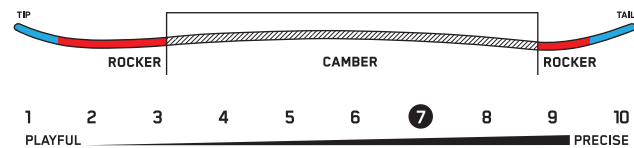

SHAPE | BASELINE

SIZE CM	EFF. EDGE CM	TIP/WAIST/TAIL MM	SIDECUT M	STANCE IN	SETBACK IN	WT RANGE LBS	WT RANGE KG
153	117	29.0 - 24.8 - 29.0	8.6	20"	0.50"	120 - 190+	54 - 86+
156	119	29.4 - 25.0 - 29.4	8.7	21"	0.50"	130 - 200+	59 - 91+
159	122	29.7 - 25.2 - 29.7	8.8	21"	0.50"	130 - 210+	59 - 95+
162	124	30.0 - 25.4 - 30.0	8.9	22"	0.50"	130 - 210+	59 - 95+
157W	119	30.3 - 26.0 - 30.3	8.7	21"	0.50"	130 - 200+	59 - 91+
160W	122	30.7 - 26.2 - 30.7	8.8	21"	0.50"	130 - 210+	59 - 95+
164W	127	31.2 - 26.4 - 31.2	8.9	22"	0.50"	140 - 230+	64 - 104+

ALL NEW INSTRUMENT

The turn's best friend. The Instrument is a mid-flexing Directional ride that's a little bit wider underfoot that specializes in floating in powder, charging through chop, and laying trenches on groomers. Our Bambooyah™ Core, Carbon Torque Forks™, and durable Sintered 4000 Base are the key players in this member of our Freeride Collection.