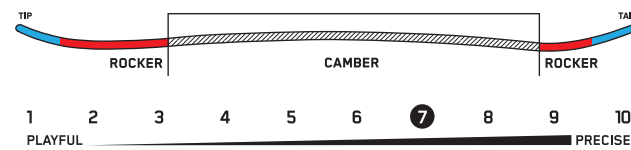

SHAPE | BASELINE

SIZE CM	EFF. EDGE CM	TIP/WAIST/TAIL MM	SIDECUT M	STANCE IN	SETBACK IN	WT RANGE LBS	WT RANGE KG
153	117	28.9 - 24.6 - 28.6	7.9	21"	0.75"	120 - 200+	54 - 91+
156	119	29.2 - 24.8 - 28.9	8.0	22"	0.75"	120 - 200+	54 - 91+
159	122	29.6 - 25.0 - 29.3	8.1	22"	0.75"	130 - 230+	59 - 104+
158w	122	30.9 - 26.3 - 30.6	8.1	22"	0.75"	130 - 230+	59 - 104+
163w	125	31.3 - 26.6 - 31.0	8.2	23"	0.75"	130 - 230+	59 - 104+