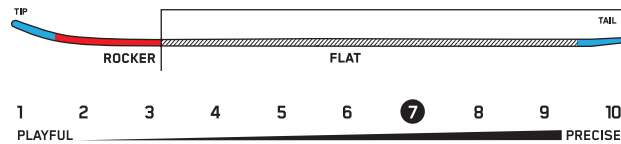

SHAPE | BASELINE

SIZE CM	EFF. EDGE CM	TIP/WAIST/TAIL MM	SIDECUT M	STANCE IN	SETBACK IN	WT RANGE LBS	WT RANGE KG
144	102	33 - 28.1 - 31	7.5	21"	CUSTOM	130 - 230+	59 - 104+

FAR OUT

Built with backcountry durability, crowd avoidance, and all-day comfort in mind, the Far Out comes outfitted with our lightweight Aluminum Splitboard-Specific Chassis, a quick and easy Pinless Speed-Rail Mounting System, and Tool-less Forward Lean Adjustments with Touring Mode to ensure things are as effortless as possible when out past the gates.