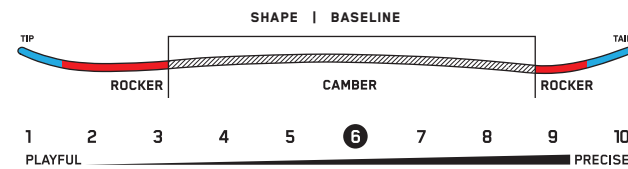

CONSTRUCTION

SIZE CM	EFF. EDGE CM	TIP/WAIST/TAIL MM	SIDECUT M	STANCE IN	SETBACK IN	WT RANGE LBS	WT RANGE KG
151	112	30.9 - 26.1 - 28.7	7.4	20"	0.75"	110 - 190+	50 - 86+
156	117	32.1 - 27.1 - 29.9	7.7	21"	0.75"	130 - 230+	59 - 104+

SIMPLE PLEASURES

Wide where it matters and quick on edge, the Simple Pleasures features an exaggerated tip shape and plenty of taper to weave your way through every obstacle on the mountain. Shaped to excel in pow and constructed to take on anything in it's path - THIS is the board for blasting through chunder, trenching curves on corduroy, and entering the white room day-in and day-out.