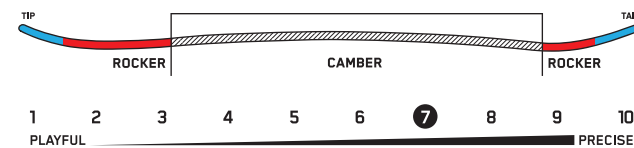

SHAPE | BASELINE

SIZE CM	EFF. EDGE CM	TIP/WAIST/TAIL MM	SIDECUT M	STANCE IN	SETBACK IN	WT RANGE LBS	WT RANGE KG
153	117	28.9 - 24.6 - 28.6	7.9	21"	0.75"	120 - 200+	54 - 91+
156	119	29.2 - 24.8 - 28.9	8.0	22"	0.75"	120 - 200+	54 - 91+
159	122	29.6 - 25.0 - 29.3	8.1	22"	0.75"	130 - 230+	59 - 104+
162	125	29.9 - 25.2 - 29.6	8.2	23"	0.75"	130 - 230+	59 - 104+
158w	122	30.9 - 26.3 - 30.6	8.1	22"	0.75"	130 - 230+	59 - 104+
163w	125	31.3 - 26.6 - 31.0	8.2	23"	0.75"	130 - 230+	59 - 104+

RAYGUN POP

The Raygun POP features a Directional Combination Camber Profile for stability on any terrain. Ten tip-to-tail carbon fiber stringers give that "just right" flex that meets the mark for responsiveness and snap, and our Aspen Core strikes the perfect balance between weight, liveliness, and durability.