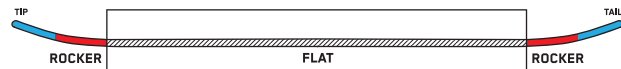

SHAPE | BASELINE

1 2 3 4 5 6 7 8 9 10
PLAYFUL PRECISE

SIZE CM	EFF. EDGE CM	TIP/WAIST/TAIL MM	SIDECUT M	STANCE IN	SETBACK IN	WT RANGE LBS	WT RANGE KG
132	102	27.1 - 23.1 - 27.1	6.2	17"	CENTERED	<120	<54
137	107	27.5 - 23.4 - 27.5	6.6	18"	CENTERED	<130	<59
142	112	28.0 - 23.7 - 28.0	7.0	19"	CENTERED	<130	<59
145w	114	29.1 - 24.7 - 29.1	7.2	20"	CENTERED	<150	<68
148w	117	29.4 - 25.0 - 29.4	7.4	20"	CENTERED	<160	<73

KANDI

A ride that is so sweet under your feet; the K2 Kandi is playful, forgiving and engineered for progression. With our time-tested Twin Rocker profile, durable Aspen core, and predictable sidecut, the K2 Kandi is the perfect solution for the girl grom looking to satisfy her shred craving.