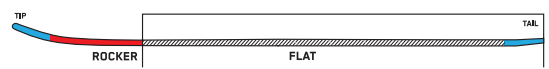

SHAPE | BASELINE

SIZE CM	EFF. EDGE CM	TIP/WAIST/TAIL MM	SIDECUT M	STANCE IN	SETBACK IN	WT RANGE LBS	WT RANGE KG
138	97	31.7 - 27.5 - 29.7	7.3	19"	CUSTOM	100 - 180+	45 - 82+
144	102	33.0 - 28.7 - 31.0	7.4	21"	CUSTOM	120 - 220+	54 - 100+
150	107	33.0 - 28.7 - 31.0	7.9	23"	CUSTOM	140 - 230+	64 - 104+

PARTY PLATTER

Designed to be ridden everywhere, everyday. The Party Platter excels on groomed runs by reducing toe and heel drag and really shines in deep and variable snow due to the increased board-to-snow surface area. We used our Ollie Bar™ for added pop and liveliness for side hits and freestyle riding—add it all up and the result is a snowboard you can consider your all-terrain daily driver.