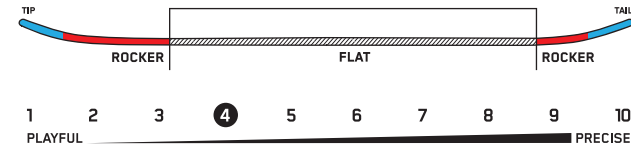

# DREAMSICLE RENTAL

**KEY FEATURES**  
 Directional Rocker Profile, Rhythm™ Core, ICG™ 10 Biax Glass with Carbon, Integrated Barcodes, Extruded 2000 Base, 2x4 Inserts

**CONSTRUCTION**

**SHAPE | BASELINE**