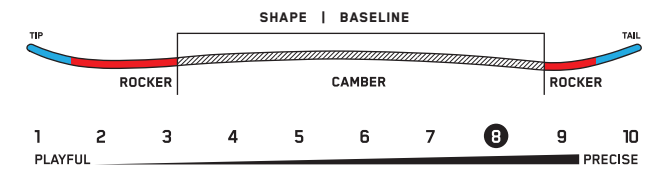

CONSTRUCTION

SIZE CM	EFF. EDGE CM	TIP/WAIST/TAIL MM	SIDECUT M	STANCE IN	SETBACK IN	WT RANGE LBS	WT RANGE KG
165	121.70	32.9 - 26.7 - 28.5	8.8	21"	0.75"	140 - 230+	64 - 104+