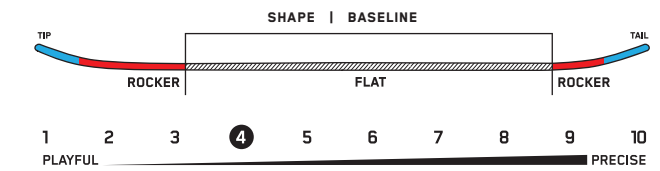

CONSTRUCTION

SIZE CM	EFF. EDGE CM	TIP/WAIST/TAIL MM	SIDECUT M	STANCE IN	SETBACK IN	WT RANGE LBS	WT RANGE KG
138	108	27.5 - 23.7 - 27.5	7.1	18"	0.75"	90 - 160+	41 - 73+
142	111	27.9 - 23.9 - 27.9	7.3	19"	0.75"	90 - 160+	41 - 73+
146	112	28.4 - 24.1 - 28.4	7.4	19"	0.75"	100 - 170+	45 - 77+
149	114	28.4 - 24.2 - 28.4	7.5	20"	0.75"	100 - 170+	45 - 77+
153	122	28.9 - 24.5 - 28.9	7.8	21"	0.75"	110 - 190+	50 - 86+