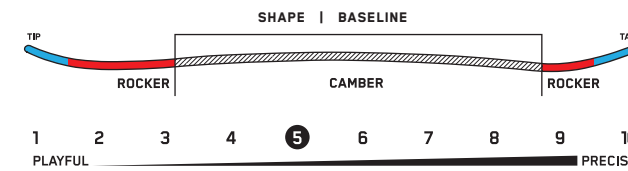

CONSTRUCTION

SIZE CM	EFF. EDGE CM	TIP/WAIST/TAIL MM	SIDECUT M	STANCE IN	SETBACK IN	WT RANGE LBS	WT RANGE KG
144	104	27.7 - 23.6 - 27.4	7.8	19"	0.75"	90 - 160+	41 - 73+
147	107	28.1 - 23.9 - 27.8	7.8	19"	0.75"	100 - 170+	45 - 77+
150	110	28.5 - 24.3 - 28.2	7.8	20"	0.75"	100 - 170+	45 - 77+
153	117	28.9 - 24.6 - 28.6	7.9	21"	0.75"	120 - 200+	54 - 91+

ALL NEW DREAMSICLE

Confidence boosting, lively, and predictable - three words we can use to sum up the all-new Dreamsicle. Built around our women's-specific Rhythm™ Core, with our ICG™ 10 Carbon Integrated Glass for response and chatter reduction, and a Directional Rocker Profile to help make edge to edge-to-edge transitions a breeze and reduce fatigue when it gets deep out there.