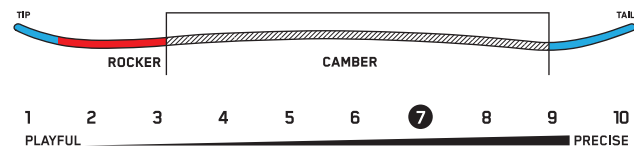

SHAPE | BASELINE

SIZE CM	EFF. EDGE CM	TIP/WAIST/TAIL MM	SIDECUT M	STANCE IN	SETBACK IN	WT RANGE LBS	WT RANGE KG
151	114	30.1 - 25.4 - 29.1	7.6	21"	0.75"	110 - 180+	50 - 82+
154	117	30.5 - 25.7 - 29.5	7.7	21"	0.75"	120 - 190+	54 - 86+
157	119	30.9 - 26.0 - 29.9	7.9	22"	0.75"	120 - 200+	54 - 91+
160	122	31.3 - 26.3 - 30.3	8.0	22"	0.75"	130 - 210+	59 - 95+
163	124	31.7 - 26.6 - 30.7	8.2	23"	0.75"	140 - 230+	64 - 104+

BROADCAST

The classics never die. Through all the wavy edge experiments, rocker profile tweaks, and wild shape designs, classic camber and predictable performance have endured the test of time. We lean on our tried and true BAP Core, ICG™ carbon integrated fiberglass, and super fast Sintered 4000 base on the construction of the Broadcast to create a board that delivers a familiar and confidence-boosting feel for riding all terrain.