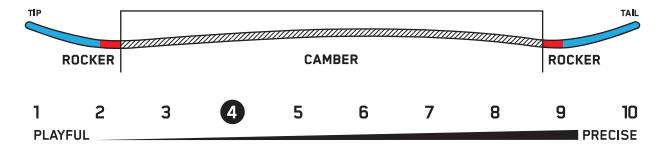

SHAPE | BASELINE

SIZE CM	EFF. EDGE CM	TIP/WAIST/TAIL MM	SIDECUT M	STANCE IN	SETBACK IN	WT RANGE LBS	WT RANGE KG
138	109	27.2 - 23.6 - 27.2	7.2	19"	CENTERED	90 - 160+	41 - 73+
142	112	27.5 - 23.8 - 27.5	7.3	19"	CENTERED	90 - 160+	41 - 73+
146	114	27.8 - 24 - 27.8	7.4	20"	CENTERED	100 - 170+	45 - 77+
149	117	28.4 - 24.2 - 28.4	7.5	20"	CENTERED	100 - 170+	45 - 77+
153	119	28.5 - 24.4 - 28.5	7.6	21"	CENTERED	110 - 190+	50 - 86+