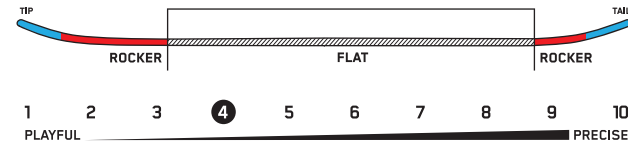

SHAPE | BASELINE