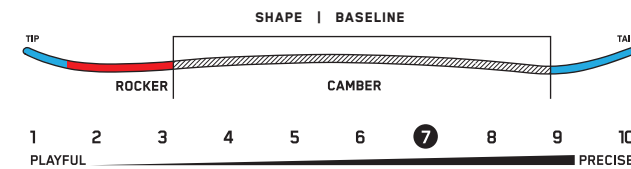

CONSTRUCTION

SIZE CM	EFF. EDGE CM	TIP/WAIST/TAIL MM	SIDECUT M	STANCE IN	SETBACK IN	WT RANGE LBS	WT RANGE KG
151	112	30.9 - 26.1 - 28.7	7.4	20"	0.75"	110 - 190+	50 - 86+
156	117	32.1 - 27.1 - 29.9	7.7	21"	0.75"	130 - 230+	59 - 104+

OVERBOARD

Size does matter, and the Overboard only comes in one, big! 165cm in length, and 44mm of taper give this board a maneuverable feel rarely experienced on a board this length. We've packed it with tech, by integrating carbon stringers into fiberglass atop a tri-blend core, we're able to generate a perfect balance of strength, stiffness, weight, and response to this unique ride.