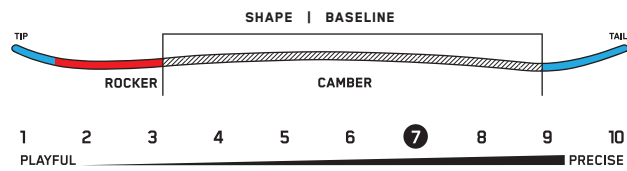

CONSTRUCTION

SIZE CM	EFF. EDGE CM	TIP/WAIST/TAIL MM	SIDECUT M	STANCE IN	SETBACK IN	WT RANGE LBS	WT RANGE KG
146	114	28.1 - 24.1 - 28.1	7.4	19"	0.75"	100 - 170+	45 - 77+
149	117	28.2 - 24.2 - 28.2	7.5	20"	0.75"	110 - 180+	50 - 82+
154	119	28.5 - 24.5 - 28.5	7.9	21"	0.75"	110 - 190+	50 - 86+

WILDHEART

A dream in the deep stuff, and consistently exceeding the expectations on groomers, side hits, and tight lines through the woods. We start with our women's specific Rhythm Core™, wrap it with a biax glass, added Carbon Torque Forks™ to increase response and reduce chatter, and round it out with our Sintered 4000 base to create a durable freeride snowboard that simply excels in a variety of conditions.