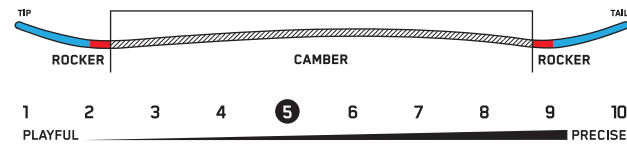

SHAPE | BASELINE

SIZE CM	EFF. EDGE CM	TIP/WAIST/TAIL MM	SIDECUT M	STANCE IN	SETBACK IN	WT RANGE LBS	WT RANGE KG
140	108	27.9 - 24.1 - 27.9	7.2	18"	CENTERED	90 - 160+	41 - 73+
144	110	28.3 - 24.2 - 28.3	7.3	19"	CENTERED	90 - 160+	41 - 73+
147	113	28.6 - 24.4 - 28.6	7.4	19"	CENTERED	100 - 170+	45 - 77+
149	116	28.9 - 24.6 - 28.9	7.5	20"	CENTERED	100 - 170+	45 - 77+
152	118	29.2 - 24.8 - 29.2	7.6	21"	CENTERED	110 - 190+	50 - 86+

LIME LITE

Pop, press, repeat. We reworked the Lime Lite for the F20 collection to give it a bit more flex and forgiveness, while retaining its devotion to snowboarding's next generation. We focused on maneuverability, weight, and durability, hand selecting the finest materials to compliment this construction; our women's-specific Rhythm™ core, a true twin shape, and a low-maintenance base.