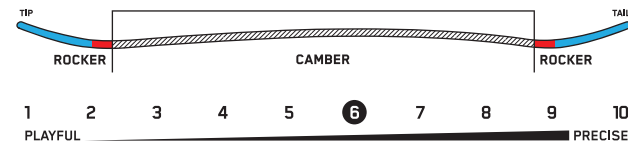

SHAPE | BASELINE