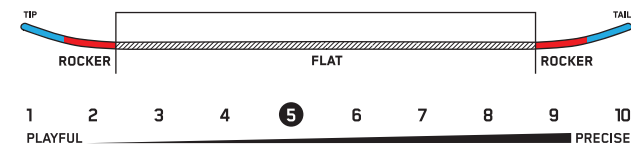

SHAPE | BASELINE

SIZE CM	EFF. EDGE CM	TIP/WAIST/TAIL MM	SIDECUT M	STANCE IN	SETBACK IN	WT RANGE LBS	WT RANGE KG
140	112	27.2-23.3-27.2	6.80	18.5	CENTERED	90 - 160 +	41 - 73 +
145	114	27.5-23.4-27.5	7.00	19	CENTERED	90 - 160 +	41 - 73 +
150	117	28.2-24.4-28.2	7.80	21	CENTERED	100 - 170 +	45 - 77 +
155	119	28.8-24.7-28.8	8.00	21	CENTERED	110 - 190 +	50 - 86 +
160	124	29.5-25.1-29.5	8.50	22	CENTERED	130 - 220 +	59 - 100 +
157W	119	30.1-26.0-30.1	8.20	22	CENTERED	130 - 210 +	59 - 95 +
161W	122	30.5-26.3-30.5	8.50	22	CENTERED	130 - 220 +	59 - 100 +
165W	127	31.1-26.6-31.1	8.80	23	CENTERED	130 - 220 +	59 - 100 +