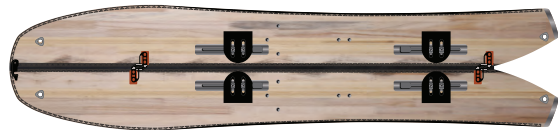

CONSTRUCTION