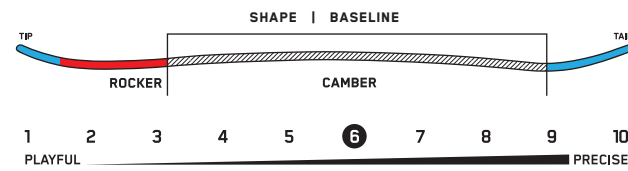

CONSTRUCTION

SIZE CM	EFF. EDGE CM	TIP/WAIST/TAIL MM	SIDECUT M	STANCE IN	SETBACK IN	WT RANGE LBS	WT RANGE KG
141	102	29.0 - 25.0 - 28.0	6.8	19"	0.75"	90 - 160+	41 - 73+
146	107	29.7 - 25.5 - 28.7	7	20"	0.75"	100 - 170+	45 - 77+
151	112	30.5 - 26 - 29.5	7.2	21"	0.75"	110 - 190+	50 - 86+

COLD SHOULDER

The Cold Shoulder is a high-performance all-mountain cruiser with a friendly flex, a little grit, and a LOT of attitude. Packed full of features like our tip to tail ICG™ stringers, a fast Sintered 4000 base, and a combination cambered profile, this board was built to handle anything you put in front of it. Feeling like you need to quit your job and move to your favorite resort town? Us too.