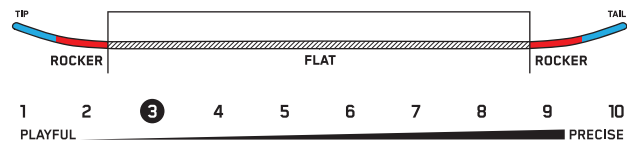

SHAPE | BASELINE

SIZE CM	EFF. EDGE CM	TIP/WAIST/TAIL MM	SIDECUT M	STANCE IN	SETBACK IN	WT RANGE LBS	WT RANGE KG
138	108	27.3 - 23.2 - 27.3	7.1	18"	CENTERED	90 - 160+	41 - 73+
142	111	27.6 - 23.4 - 27.6	7.3	19"	CENTERED	90 - 160+	41 - 73+
146	116	28.0 - 23.6 - 28.0	7.5	19"	CENTERED	100 - 170+	45 - 77+
150	119	28.3 - 23.8 - 28.3	7.7	20"	CENTERED	100 - 170+	45 - 77+
154	121	28.6 - 24.0 - 28.6	7.9	20"	CENTERED	110 - 190+	50 - 86+