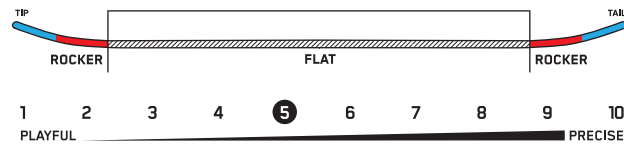

SHAPE | BASELINE