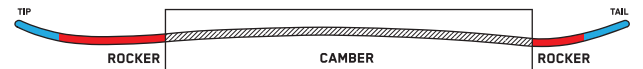

SHAPE | BASELINE

SIZE CM	EFF. EDGE CM	TIP/WAIST/TAIL MM	SIDECUT M	STANCE IN	SETBACK IN	WT RANGE LBS	WT RANGE KG
147	108	28 - 23.8 - 27.6	7.7	20"	0.75"	90 - 160+	41 - 73+
151	111	28.6 - 24.2 - 28.2	7.7	21"	0.75"	120 - 190+	54 - 86+
156	115	29.5 - 24.8 - 29.1	7.7	22"	0.75"	120 - 190+	54 - 86+
159	117	29.8 - 25 - 29.4	7.7	22"	0.75"	130 - 210+	59 - 95+
162	119	30.2 - 25.2 - 29.8	7.7	23"	0.75"	130 - 210+	59 - 95+
158w	116	30.4 - 25.6 - 30	7.7	22"	0.75"	130 - 200+	59 - 91+
163w	120	31.4 - 26.4 - 31	7.7	23"	0.75"	130 - 210+	59 - 95+
166w	122	32.1 - 26.9 - 31.7	7.7	23"	0.75"	140 - 230+	64 - 104+